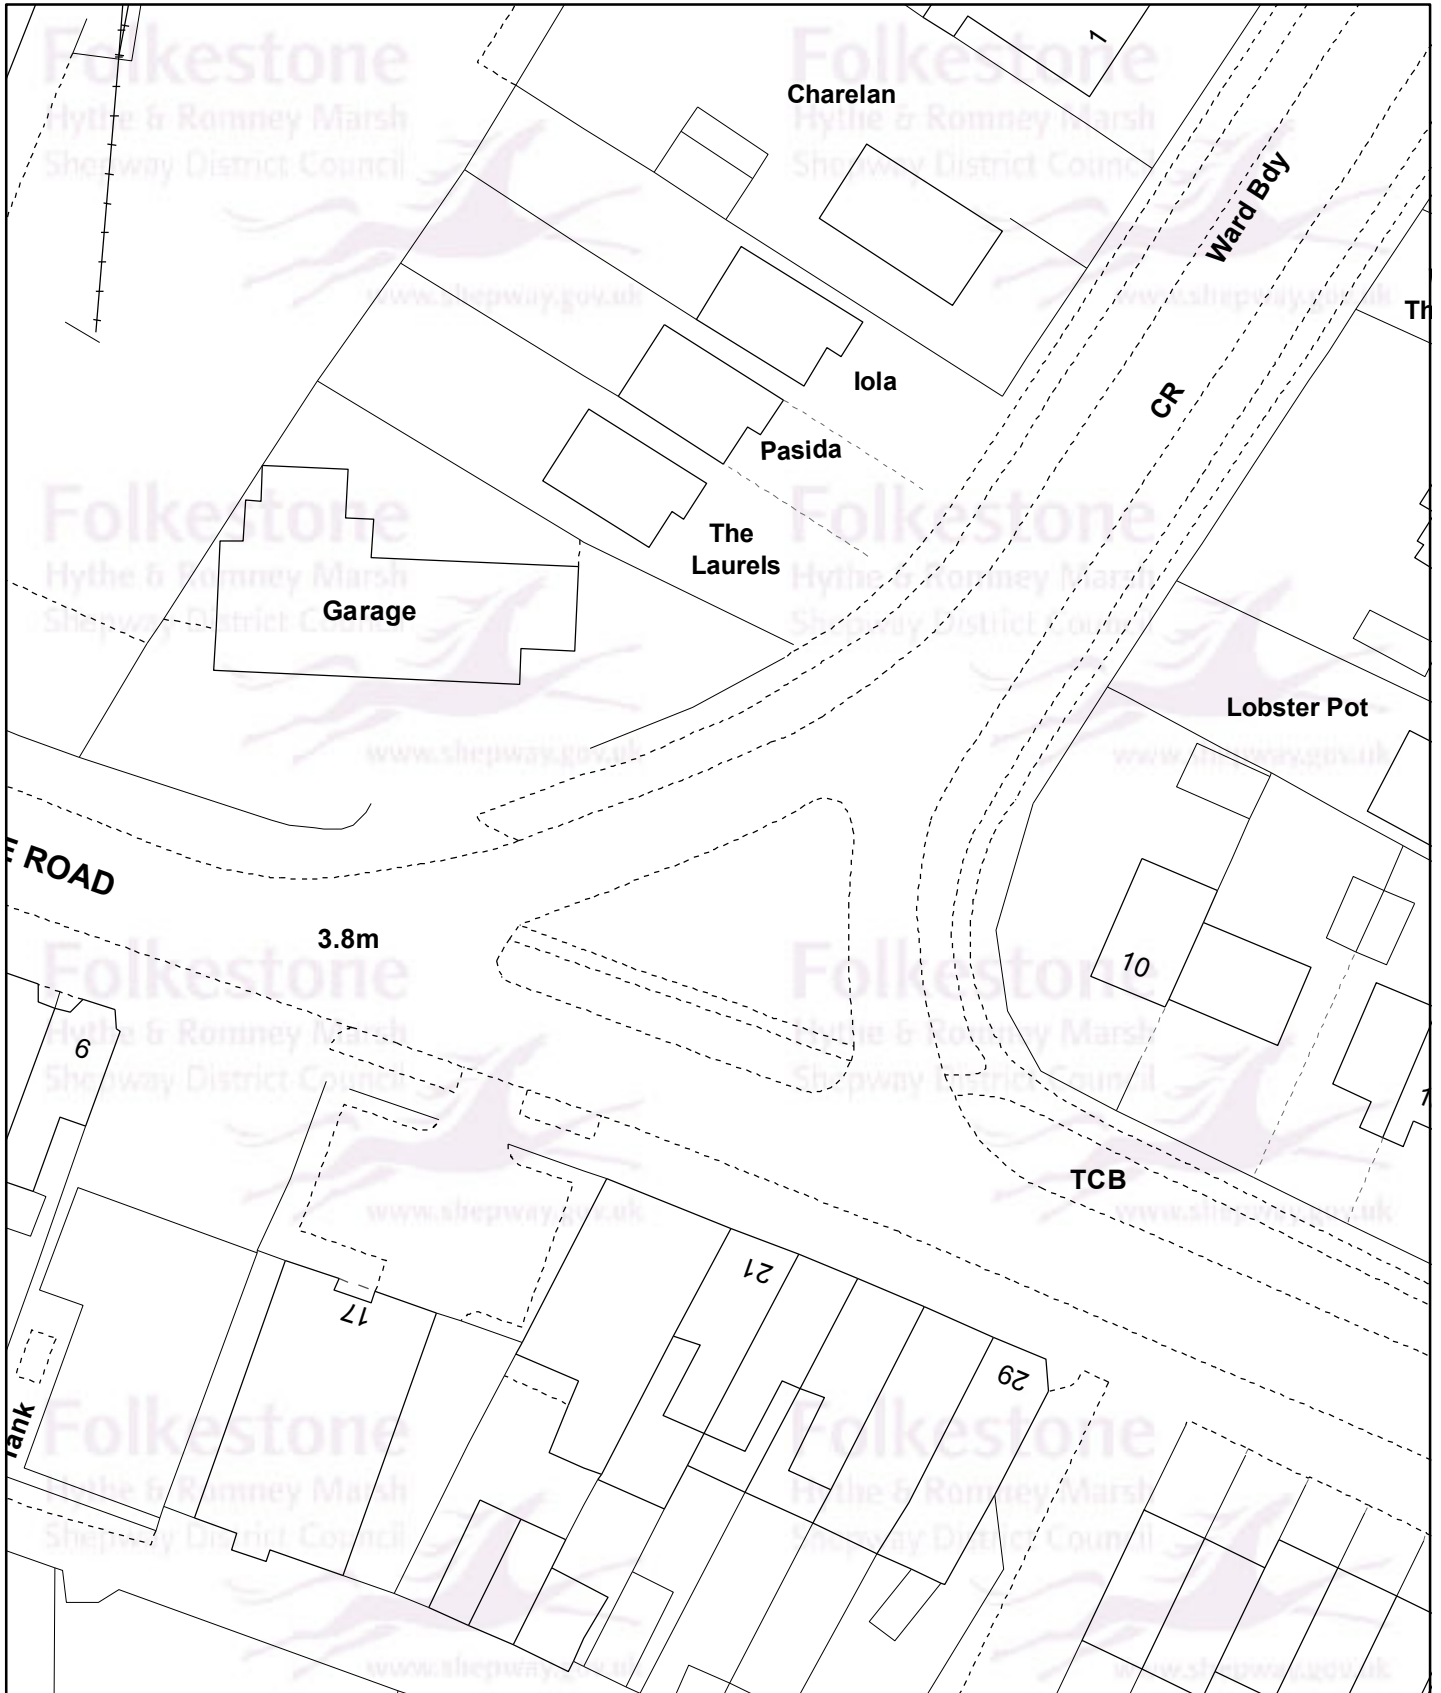

Warren Road, New Romney

Drawn date:
15 Feb 2017

Drawn by:
Brian Harper

Drawing ref.
0724/HE/DP

Contains Ordnance Survey data
© Crown copyright and database right
Shepway District Council 100019677 - 2017

Drawn at 1:583 on A4